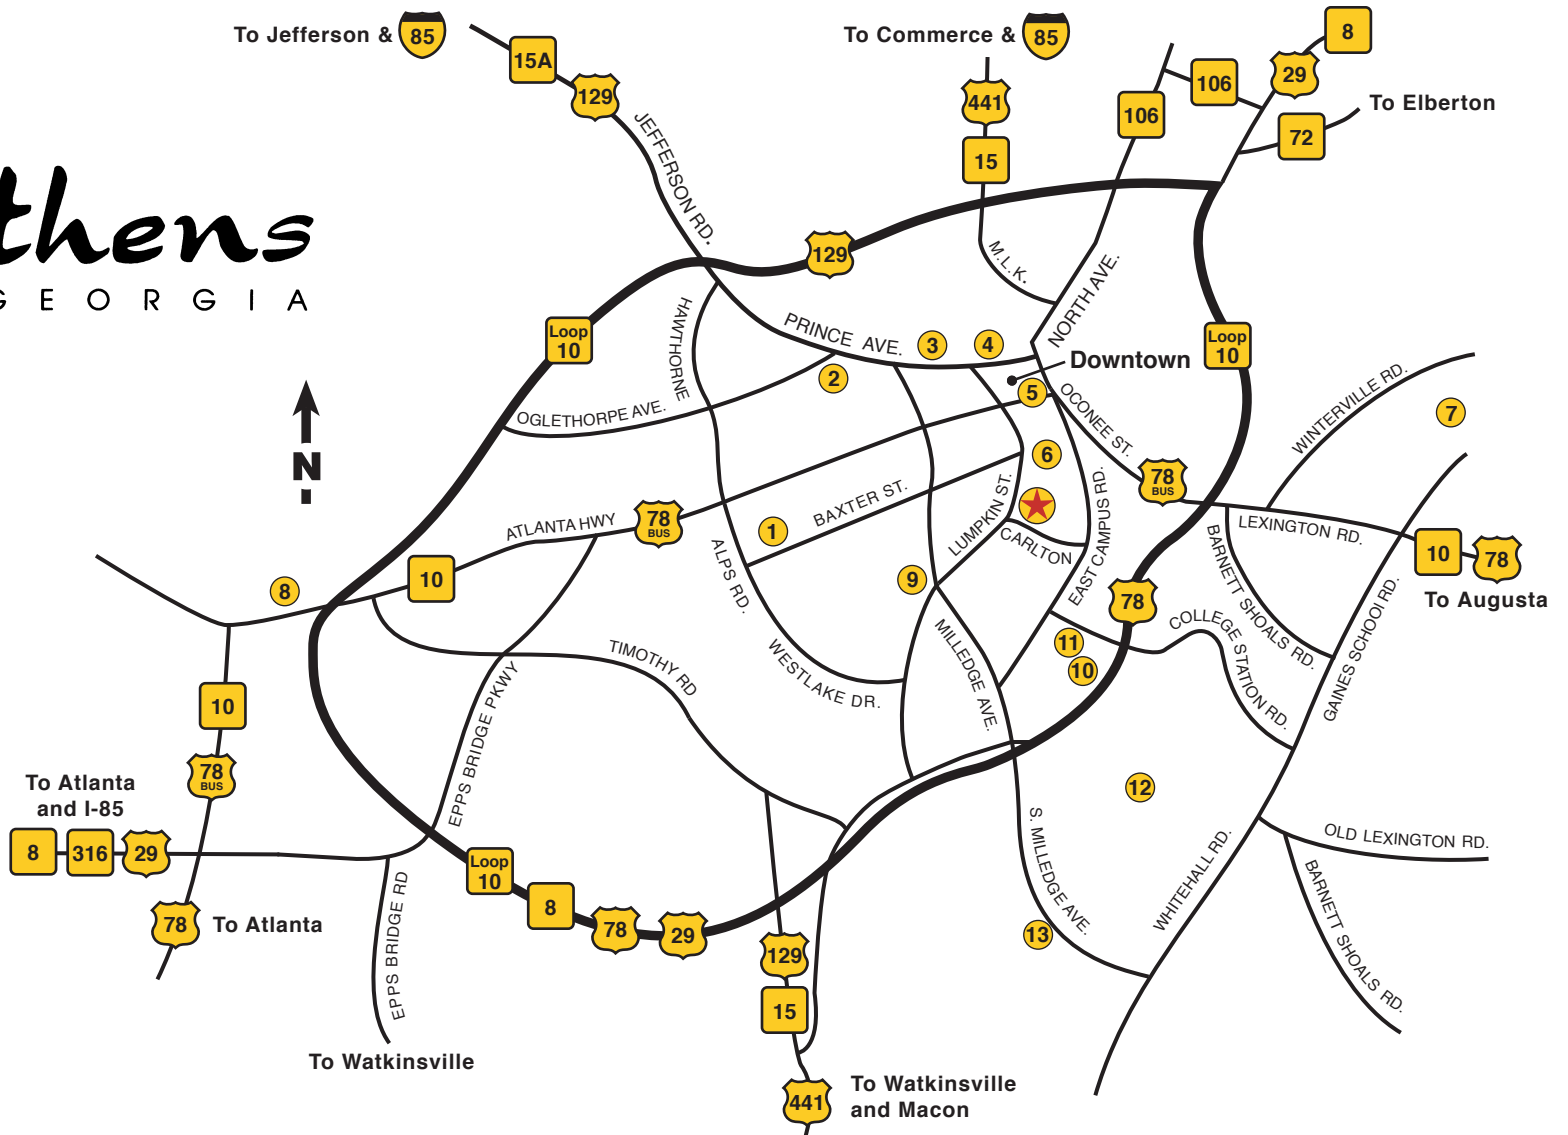

Athens

GEORGIA

- ★ Georgia Center for Continuing Education
- 1 St. Mary's Hospital
- 2 Athens Regional Medical Center
- 3 Taylor-Grady House
- 4 UGA President's Home
- 5 Welcome Center
- 6 University of Georgia (Main Campus)
- 7 Athens Ben Epps Airport
- 8 Georgia Square Mall
- 9 Five Points Area
- 10 Lake Herrick
- 11 UGA Recreational Sports Complex
- 12 UGA Golf Course
- 13 UGA Botanical Garden

FROM MAJOR INTERSTATES:

Traveling south from the Carolinas on Interstate 85, take exit 149 to U.S. 441 South through Commerce, GA.

Traveling north from Atlanta on Interstate 85, take exit 106 to GA 316 (University Parkway)

Traveling west from Augusta on Interstate 20, take exit 172 to U.S. 78 West.